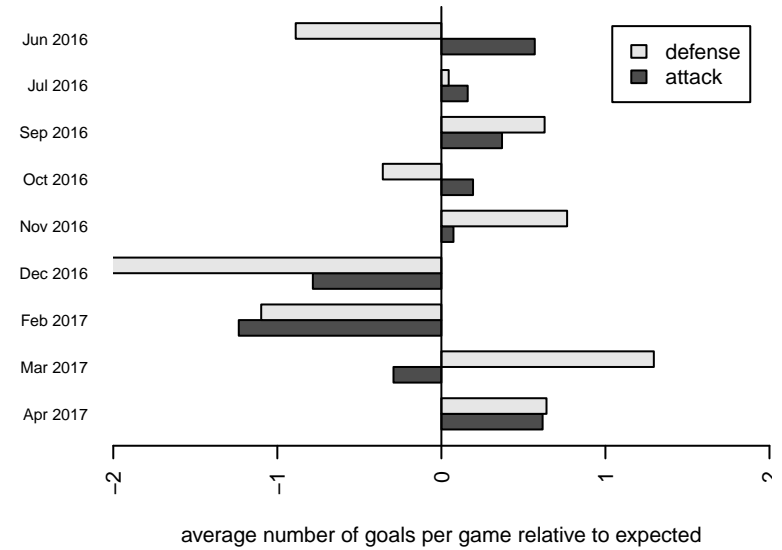

Performance relative to 13 month average