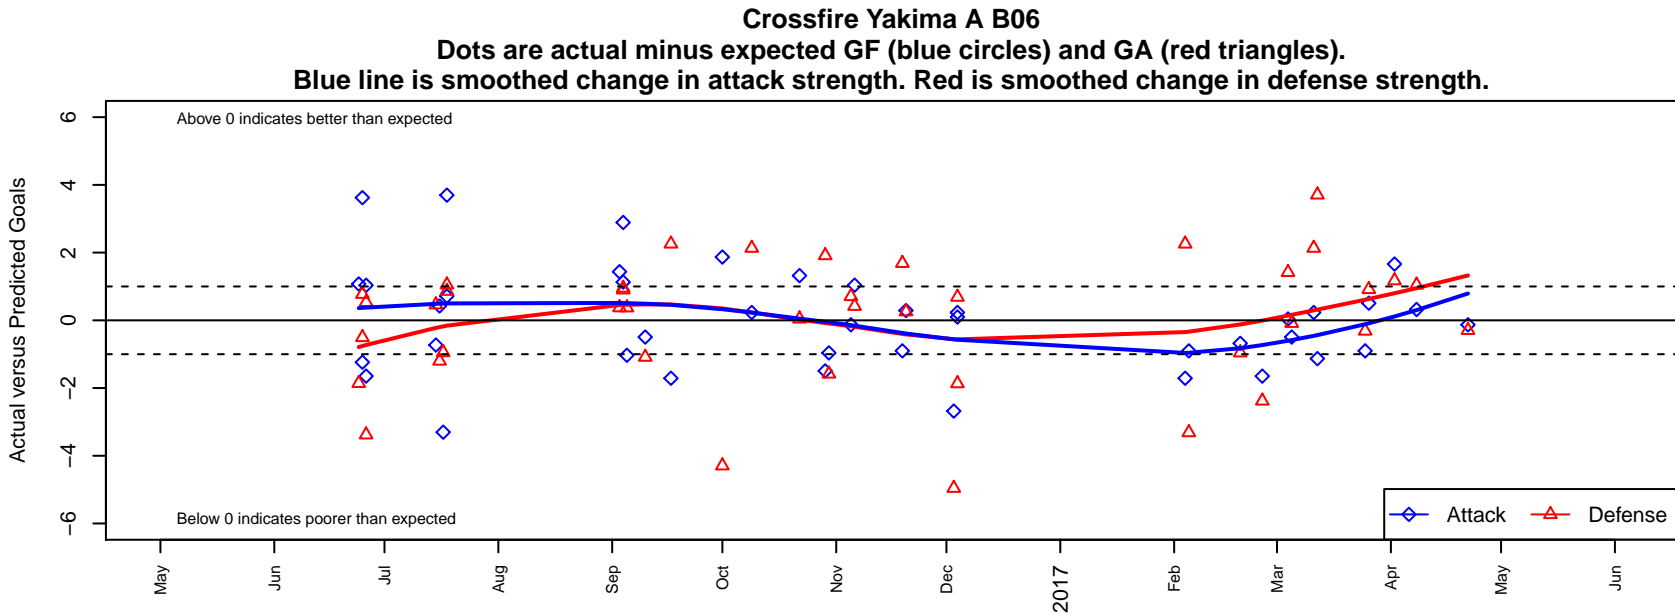

## Crossfire Yakima A B06

Crossfire Yakima  
 Yakima, WA  
 B06 total strength=943  
 attack=2.05 defense=1.31  
 fall league = RCL B06 Div 1 9Aside  
 spr league = Win RCL B06 Div 1

alt names used:  
 Crossfire Yakima -B06 A  
 Crossfire Yakima -B06 A  
 Crossfire Yakima B06  
 CROSSFIRE YAKIMA B06 (WA)  
 Crossfire Yakima -B06 A  
 Crossfire Yakima B06

**attack and defense variance (black dot)  
relative to other teams  
and top 10 in region**

**attack and defense rating  
relative to others at age  
and all opponents in last 13 months**

**Performance relative to 13 month average**