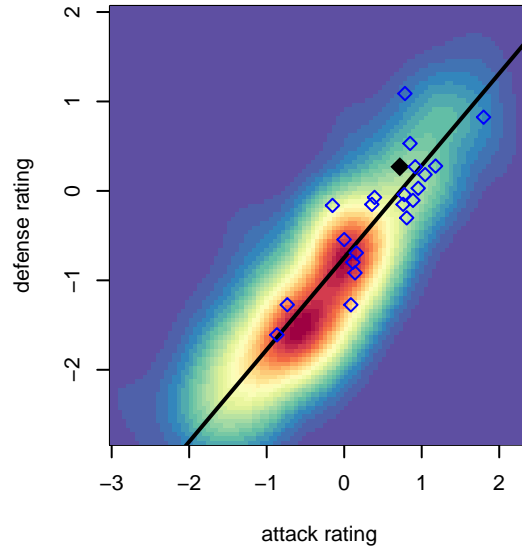

## Crossfire Yakima A B06

Crossfire Yakima  
 Yakima, WA  
 B06 total strength=943  
 attack=2.05 defense=1.31  
 fall league = RCL B06 Div 1 9Aside  
 spr league = Win RCL B06 Div 1

alt names used:  
 Crossfire Yakima -B06 A  
 Crossfire Yakima -B06 A  
 Crossfire Yakima B06  
 CROSSFIRE YAKIMA B06 (WA)  
 Crossfire Yakima -B06 A  
 Crossfire Yakima B06

**attack and defense variance (black dot)  
relative to other teams  
and top 10 in region**

**attack and defense rating  
relative to others at age  
and all opponents in last 13 months**

**Performance relative to 13 month average**