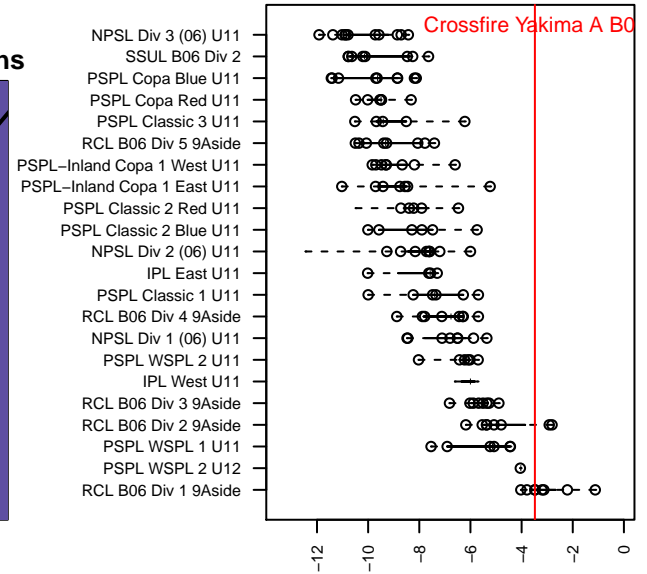

## Crossfire Yakima A B06

Crossfire Yakima  
 Yakima, WA  
 B06 total strength=943  
 attack=2.05 defense=1.31  
 fall league = RCL B06 Div 1 9Aside  
 spr league = Win RCL B06 Div 1

alt names used:  
 Crossfire Yakima -B06 A  
 Crossfire Yakima -B06 A  
 Crossfire Yakima B06  
 CROSSFIRE YAKIMA B06 (WA)  
 Crossfire Yakima -B06 A  
 Crossfire Yakima B06

**attack and defense variance (black dot)  
relative to other teams  
and top 10 in region**

**attack and defense rating  
relative to others at age  
and all opponents in last 13 months**

**Performance relative to 13 month average**