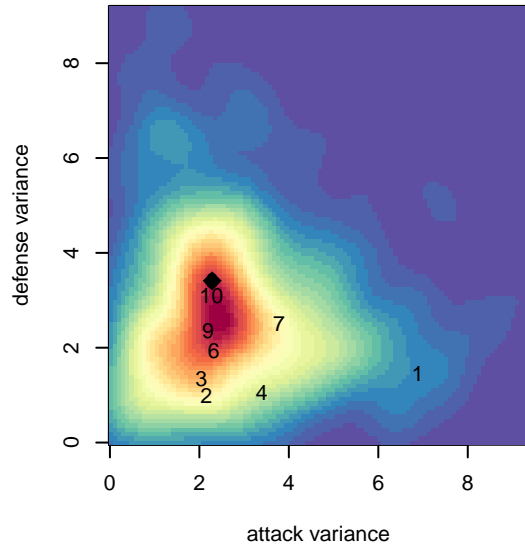

## Crossfire Yakima A B06

Crossfire Yakima  
 Yakima, WA  
 B06 total strength=943  
 attack=2.05 defense=1.31  
 fall league = RCL B06 Div 1 9Aside  
 spr league = Win RCL B06 Div 1

alt names used:  
 Crossfire Yakima -B06 A  
 Crossfire Yakima -B06 A  
 Crossfire Yakima B06  
 CROSSFIRE YAKIMA B06 (WA)  
 Crossfire Yakima -B06 A  
 Crossfire Yakima B06

**attack and defense variance (black dot)  
relative to other teams  
and top 10 in region**

**attack and defense rating  
relative to others at age  
and all opponents in last 13 months**

**Performance relative to 13 month average**