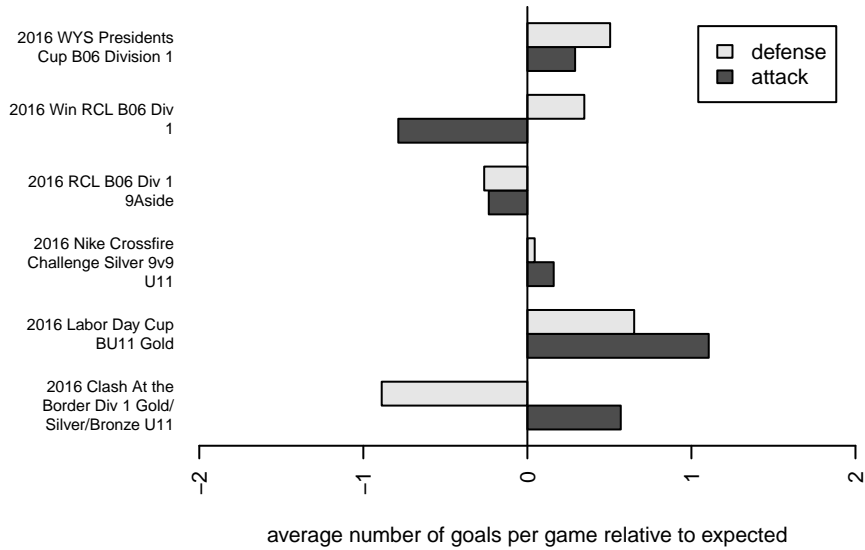

## Crossfire Yakima A B06

Crossfire Yakima  
 Yakima, WA  
 B06 total strength=943  
 attack=2.05 defense=1.31  
 fall league = RCL B06 Div 1 9Aside  
 spr league = Win RCL B06 Div 1

alt names used:  
 Crossfire Yakima -B06 A  
 Crossfire Yakima -B06 A  
 Crossfire Yakima B06  
 CROSSFIRE YAKIMA B06 (WA)  
 Crossfire Yakima -B06 A  
 Crossfire Yakima B06

Venues played:  
 2016 Clash At the Border Div 1 Gold/Silver/Bro  
 2016 Nike Crossfire Challenge Silver 9v9 U11  
 2016 Labor Day Cup BU11 Gold  
 2016 RCL B06 Div 1 9Aside  
 2016 Win RCL B06 Div 1  
 2016 WYS Presidents Cup B06 Division 1

**attack and defense variance (black dot)  
relative to other teams  
and top 10 in region**

**attack and defense rating  
relative to others at age  
and all opponents in last 13 months**

**Performance relative to 13 month average**